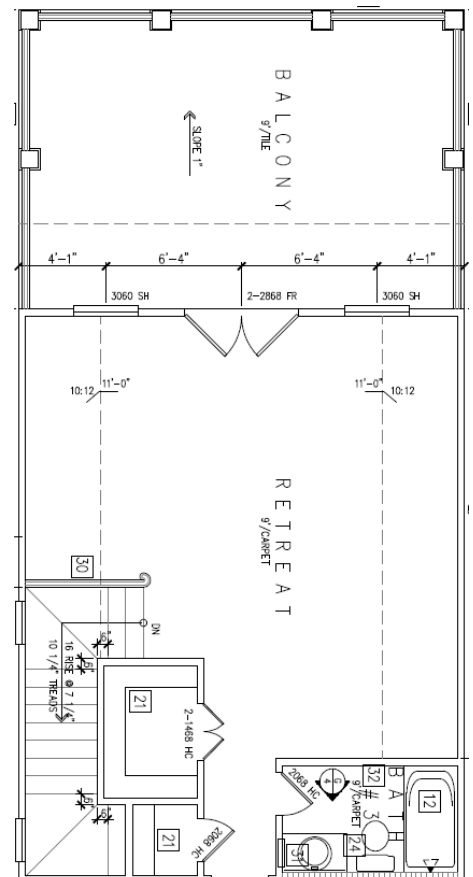

# 1615 Winter

Award Winning Plan  
Featuring 2.5 story = Top  
Flex Room w/ Rooftop  
Terrace

2820.sqft / 3-Bedroom /  
3.5-Bath / Game Room  
3<sup>rd</sup> Floor Flex Room +  
Rooftop Terrace

First Floor

Second Floor

3<sup>rd</sup> Floor – Flex: Rooftop Terrace