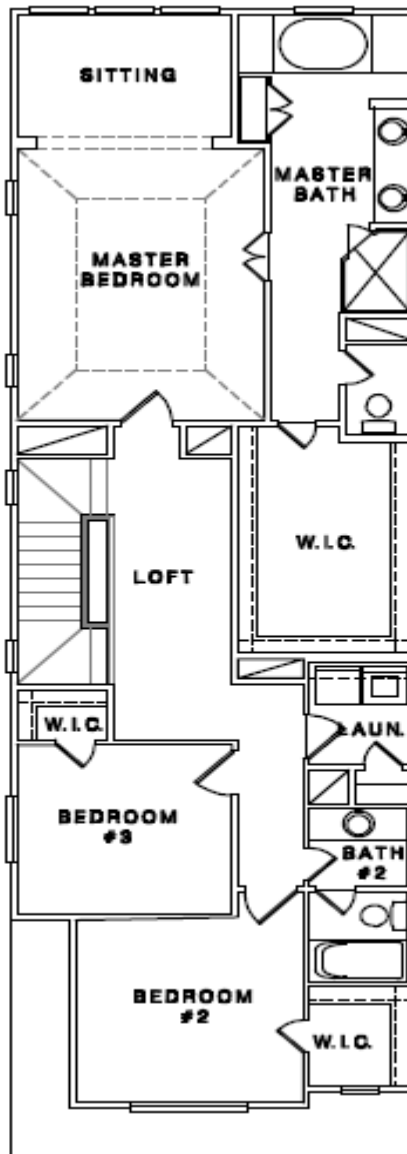

# 1615 Winter

Award Winning Plan  
Featuring 2.5 story = Top  
Flex Room w/ Rooftop  
Terrace

2820.sqft / 3-Bedroom /  
3.5-Bath / Game Room  
3<sup>rd</sup> Floor Flex Room +  
Rooftop Terrace

First Floor

Second Floor

3<sup>rd</sup> Floor – Flex: Rooftop Terrace