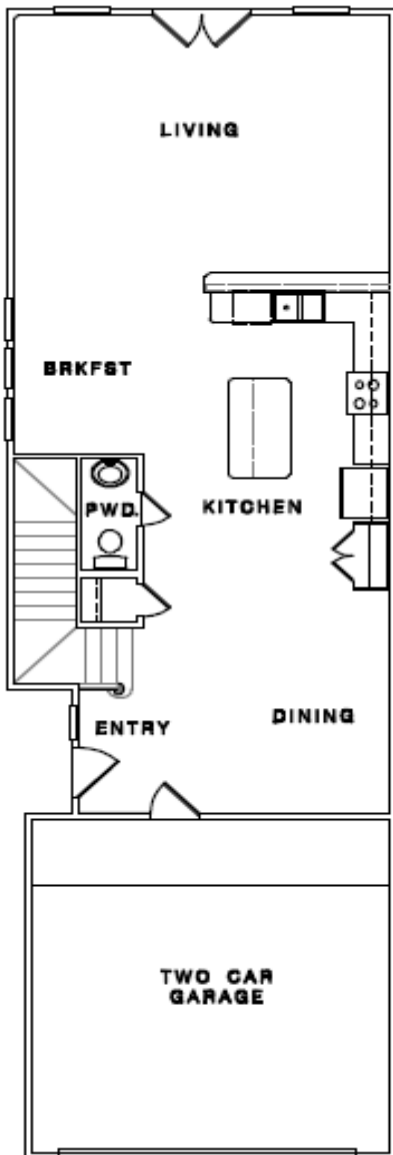

# 1615 Winter

Award Winning Plan  
Featuring 2.5 story = Top  
Flex Room w/ Rooftop  
Terrace

2820.sqft / 3-Bedroom /  
3.5-Bath / Game Room  
3<sup>rd</sup> Floor Flex Room +  
Rooftop Terrace

First Floor

Second Floor

3<sup>rd</sup> Floor – Flex: Rooftop Terrace