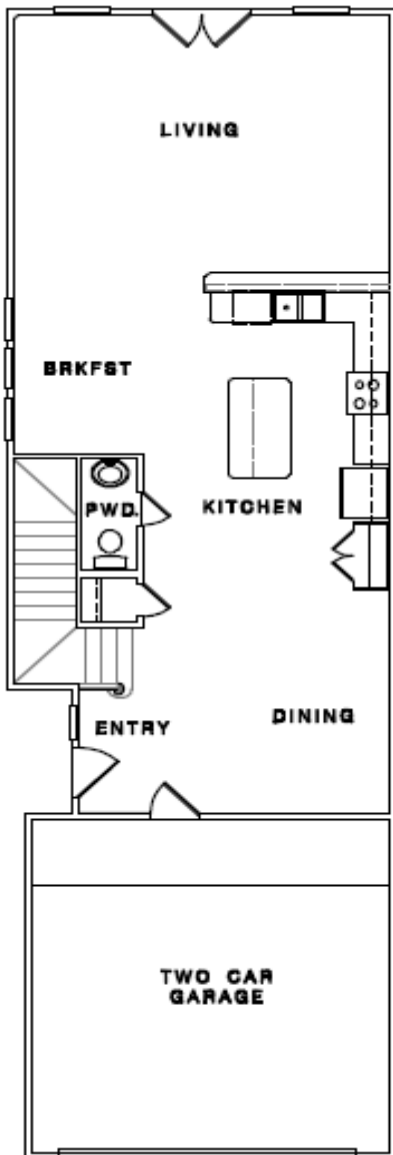

# 1613 Winter

Award Winning Plan  
 Featuring 2.5 story = Top  
 Flex Room w/ Rooftop  
 Terrace

2820.sqft / 3-Bedroom /  
 3.5-Bath / Game Room  
 3<sup>rd</sup> Floor Flex Room +  
 Rooftop Terrace

First Floor

Second Floor

3<sup>rd</sup> Floor – Flex: Rooftop Terrace