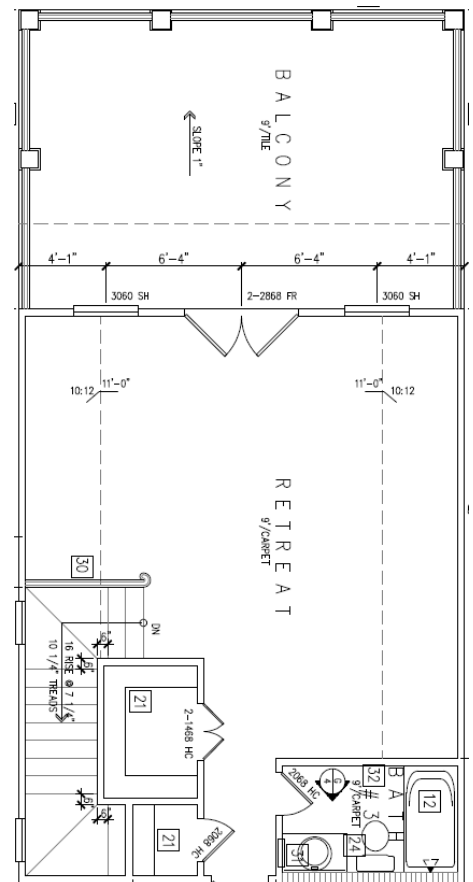

# 1613 Winter

Award Winning Plan  
 Featuring 2.5 story = Top  
 Flex Room w/ Rooftop  
 Terrace

2820.sqft / 3-Bedroom /  
 3.5-Bath / Game Room  
 3<sup>rd</sup> Floor Flex Room +  
 Rooftop Terrace

First Floor

Second Floor

3<sup>rd</sup> Floor – Flex: Rooftop Terrace