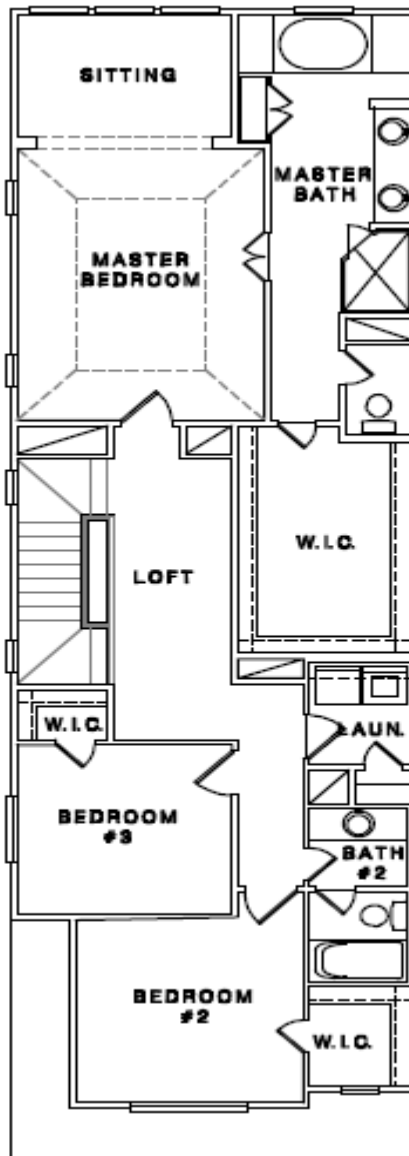

# 1613 Winter

Award Winning Plan  
 Featuring 2.5 story = Top  
 Flex Room w/ Rooftop  
 Terrace

2820.sqft / 3-Bedroom /  
 3.5-Bath / Game Room  
 3<sup>rd</sup> Floor Flex Room +  
 Rooftop Terrace

First Floor

Second Floor

3<sup>rd</sup> Floor – Flex: Rooftop Terrace