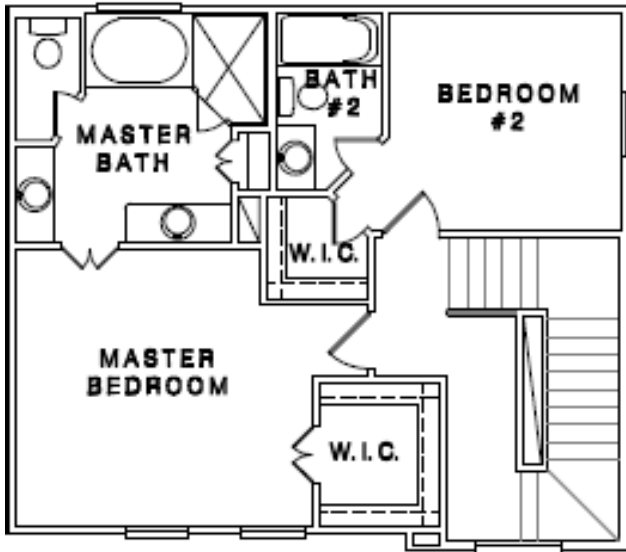

805.D W.23rd

2356sqft / 3-Bedroom / 3.5-Bath / Game Room
 3rd Floor Master Retreat
 4th Floor Living + Rooftop Terrace

Third Floor

Fourth Floor

First Floor

Second Floor