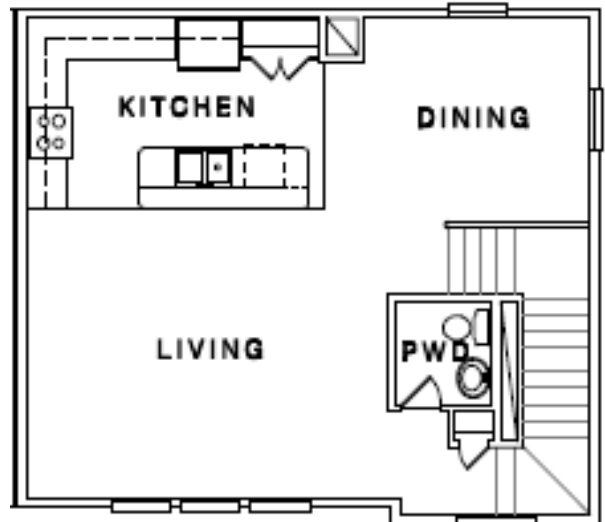

805.D W.23rd

2356sqft / 3-Bedroom / 3.5-Bath / Game Room
 3rd Floor Master Retreat
 4th Floor Living + Rooftop Terrace

Third Floor

Fourth Floor

First Floor

Second Floor