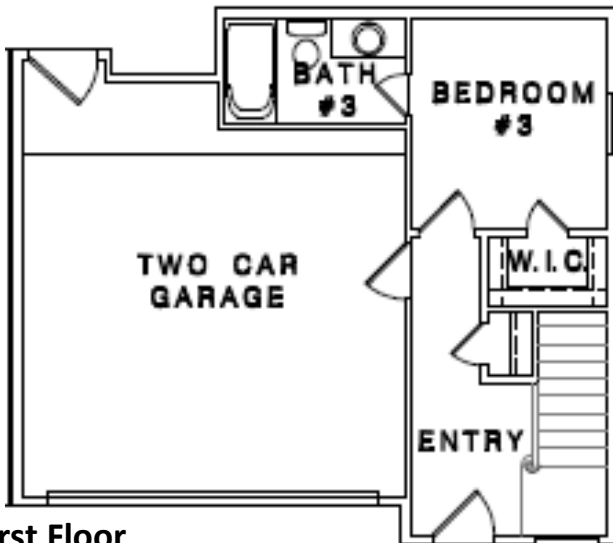

805.D W.23rd

2356sqft / 3-Bedroom / 3.5-Bath / Game Room
 3rd Floor Master Retreat
 4th Floor Living + Rooftop Terrace

Third Floor

Fourth Floor

First Floor

Second Floor