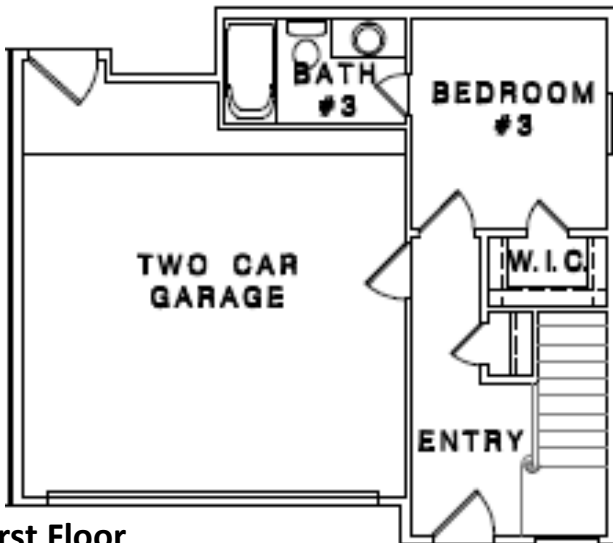

805.C W.23rd

2359sqft / 4-Bedroom / 3.5-Bath /
Game Room / 4th Floor Living +
Rooftop Terrace

Third Floor

Fourth Floor

First Floor

Second Floor