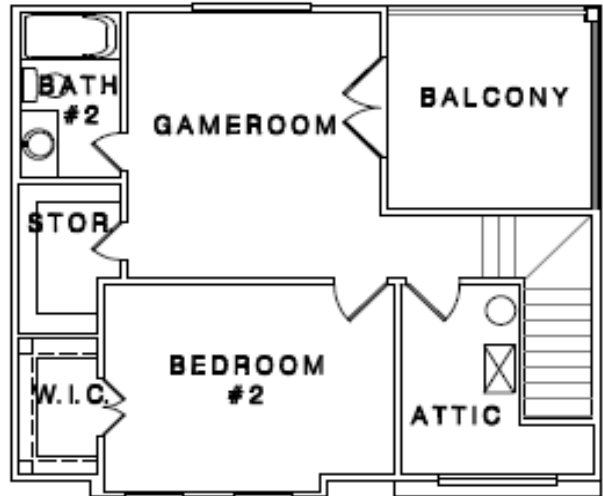

# 805.B W.23<sup>rd</sup>

2394.sqft / 3-Bedroom / 3.5-Bath / Game Room  
 3<sup>rd</sup> Floor Master Retreat  
 4<sup>th</sup> Floor Living + Rooftop Terrace

Third Floor

Fourth Floor

First Floor

Second Floor