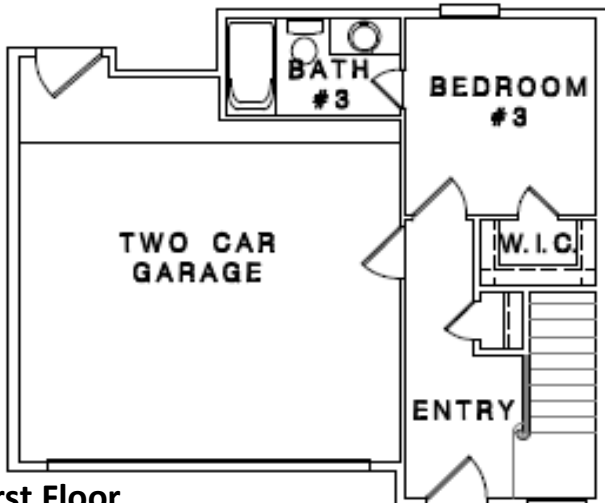

# 805.B W.23<sup>rd</sup>

2394.sqft / 3-Bedroom / 3.5-Bath / Game Room  
 3<sup>rd</sup> Floor Master Retreat  
 4<sup>th</sup> Floor Living + Rooftop Terrace

Third Floor

Fourth Floor

First Floor

Second Floor