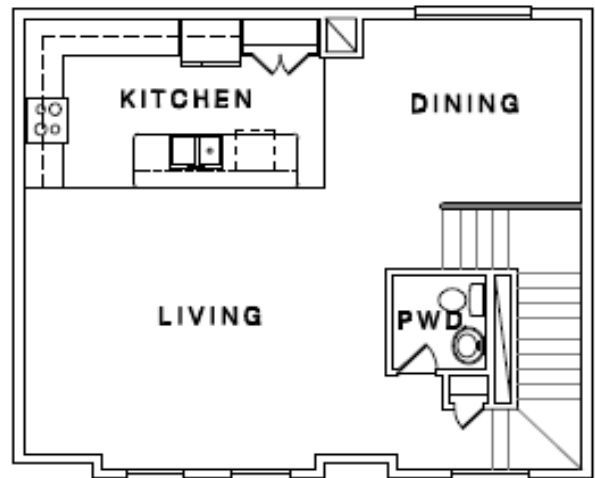

# 805.B W.23<sup>rd</sup>

2394.sqft / 3-Bedroom / 3.5-Bath / Game Room  
 3<sup>rd</sup> Floor Master Retreat  
 4<sup>th</sup> Floor Living + Rooftop Terrace

Third Floor

Fourth Floor

First Floor

Second Floor