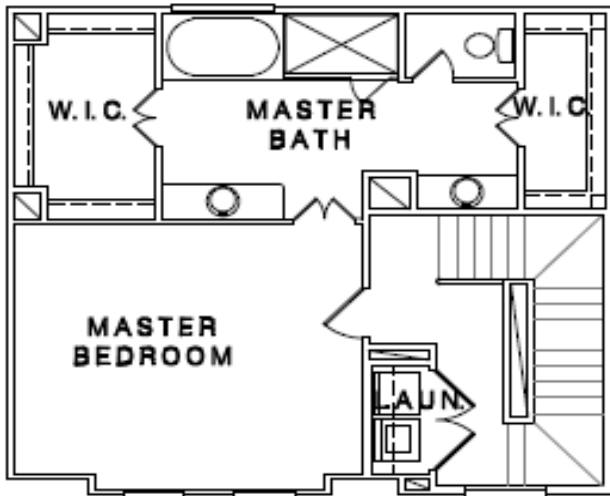

# 805.B W.23<sup>rd</sup>

2394.sqft / 3-Bedroom / 3.5-Bath / Game Room  
 3<sup>rd</sup> Floor Master Retreat  
 4<sup>th</sup> Floor Living + Rooftop Terrace

Third Floor

Fourth Floor

First Floor

Second Floor