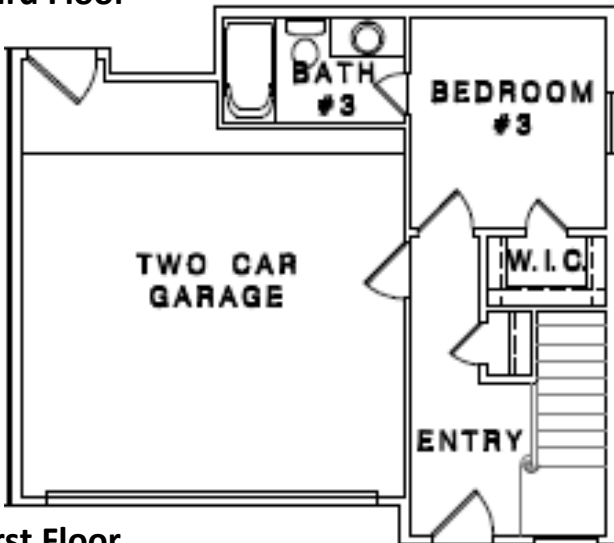

# 805.A W.23<sup>rd</sup>

2397.sqft / 4-Bedroom / 3.5-Bath / Game Room  
4<sup>th</sup> Floor Living + Rooftop Terrace

Third Floor

Fourth Floor

First Floor

Second Floor