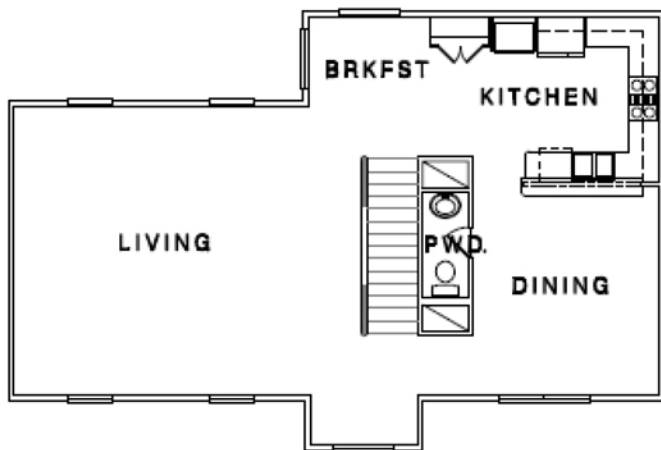

1212.A Edwards St.

2882 Sqft / 4 Bedroom / 3.5 Bath / Game Room
4th Floor Rooftop Terrace & Loft

ENCLAVE *at* Edwards

BALCONY FLOOR PLAN

THIRD FLOOR PLAN

SECOND FLOOR PLAN

FIRST FLOOR PLAN