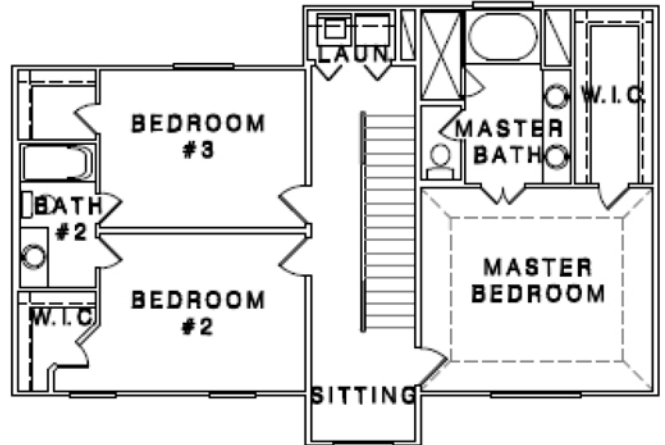

1212.A Edwards St.

2882 Sqft / 4 Bedroom / 3.5 Bath / Game Room
4th Floor Rooftop Terrace & Loft

ENCLAVE *at* Edwards

BALCONY FLOOR PLAN

THIRD FLOOR PLAN

SECOND FLOOR PLAN

FIRST FLOOR PLAN