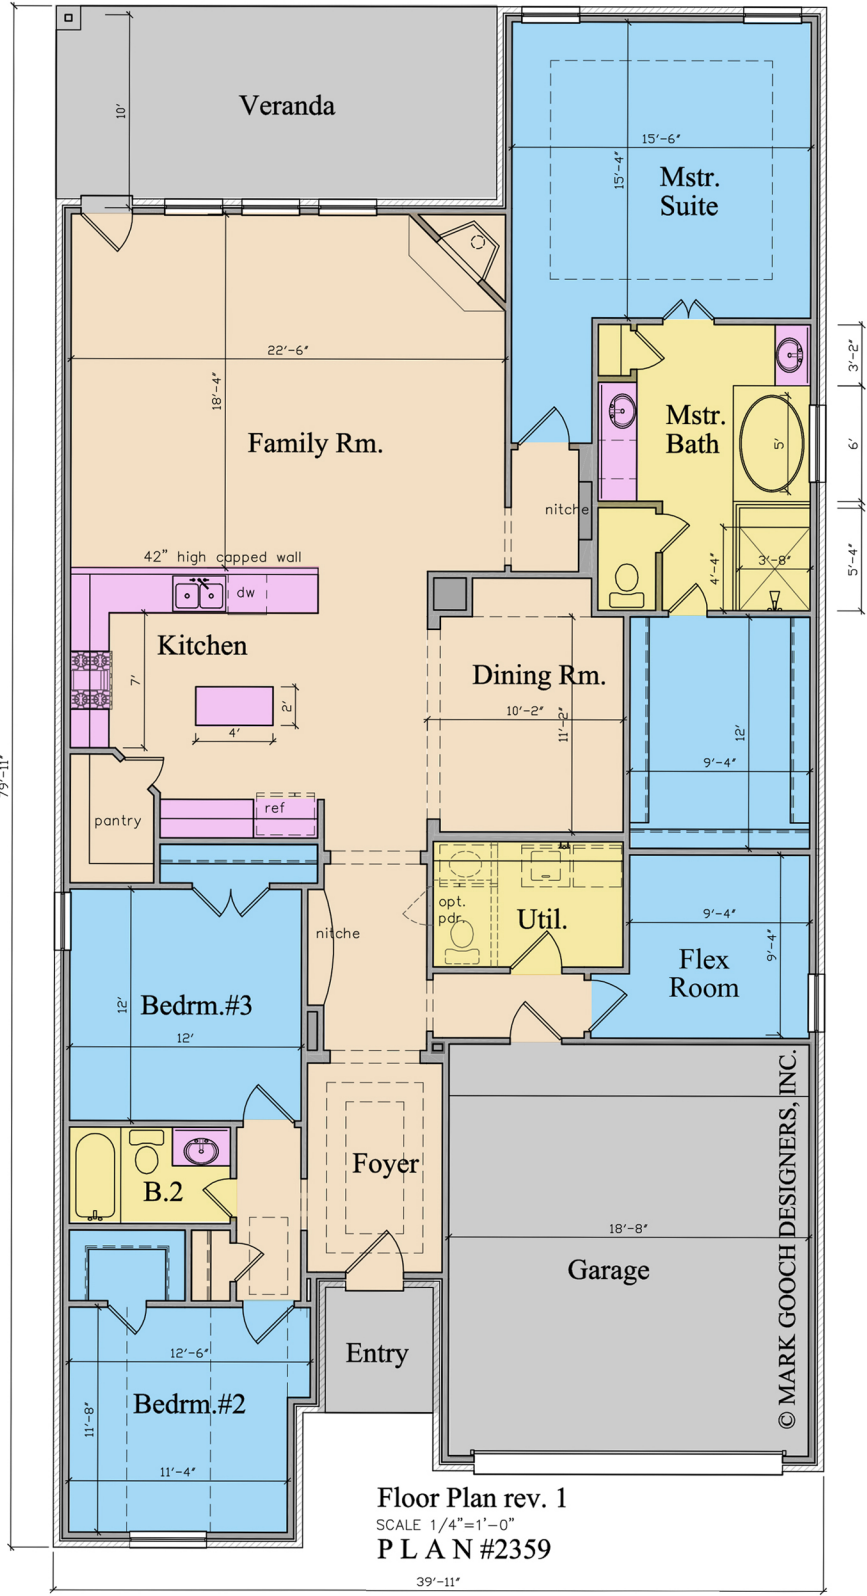

© MARK GOOCH DESIGNERS, INC.

P L A N #2359

Floor Plan rev. 1
 SCALE 1/4"=1'-0"
 P L A N #2359

© MARK GOOCH DESIGNERS, INC.